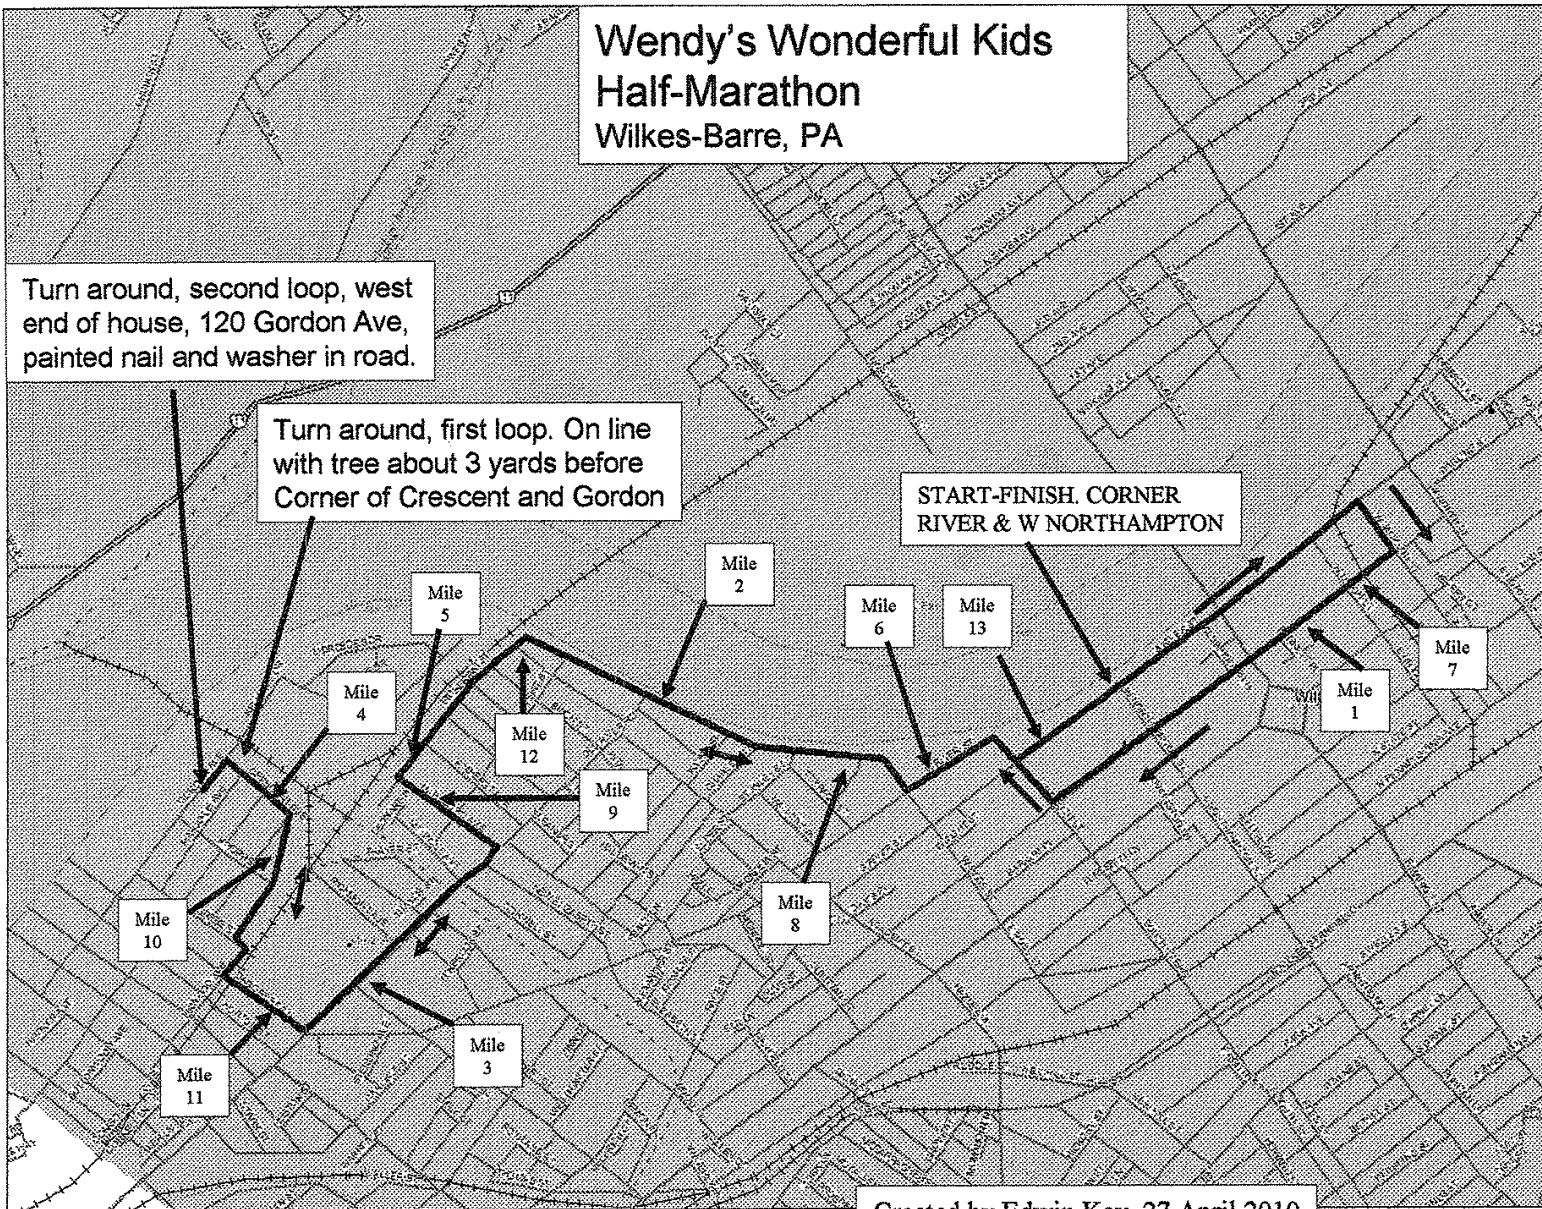

Wendy's Wonderful Kids Half-Marathon Wilkes-Barre, PA

Turn around, second loop, west end of house, 120 Gordon Ave, painted nail and washer in road.

Turn around, first loop. On line with tree about 3 yards before Corner of Crescent and Gordon

START-FINISH. CORNER RIVER & W NORTHAMPTON

Created by Edwin Kay. 27 April 2010

© 2001 DeLorme, Topo USA® 2.9
Scale: 1 : 24,400 Zoom Level: 13-7 Datum: NAD83 Map Rotation: 0° Magnetic Declination: 12.3°W